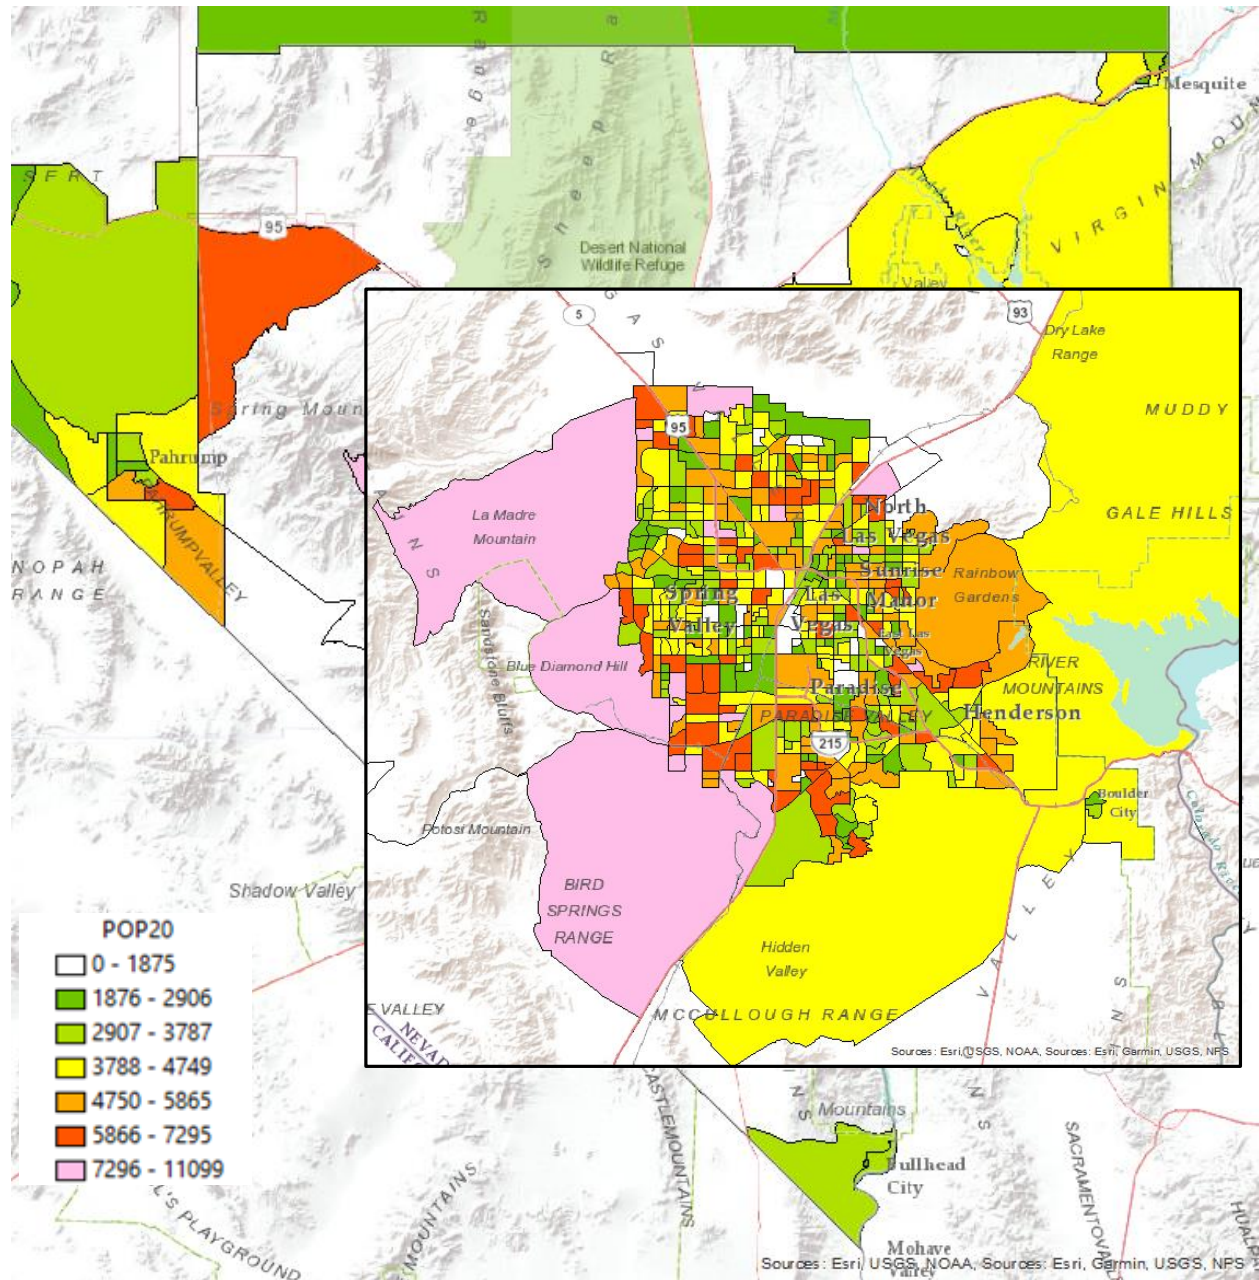

Population Size and Distribution

Figure 2. Census 2020 Population by Tract

Even though the configuration of Census tracts is revised for each decennial census, note the large extents and correspondingly big populations of census tracts outside the core metropolitan area, particularly to West. Statistics are “blurred” in such outsized enumeration units.