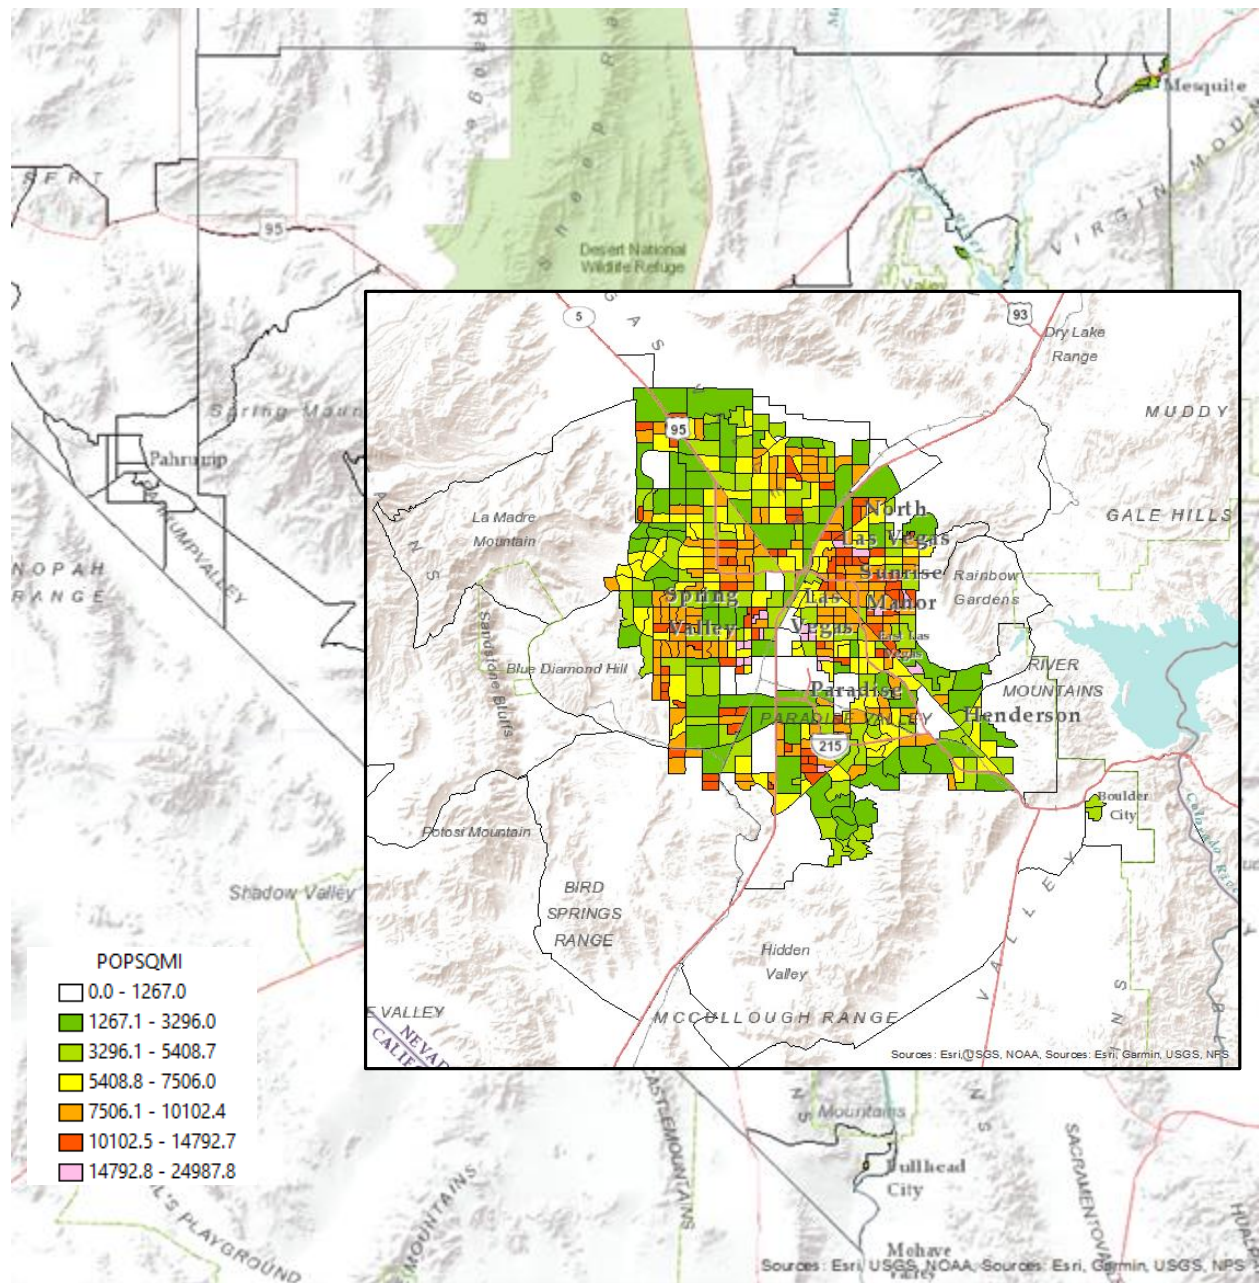

Figure 3. Census 2020 Population Density per Sq-Mile by Census Tract

In contrast to Figure 1, this map shows that the densest populations occur in the Las Vegas metropolitan core, particularly to the East of the intersection of U.S. Highways 93 and 95. Population concentrations in the affluent, large Western suburb tracts are inconspicuously low.