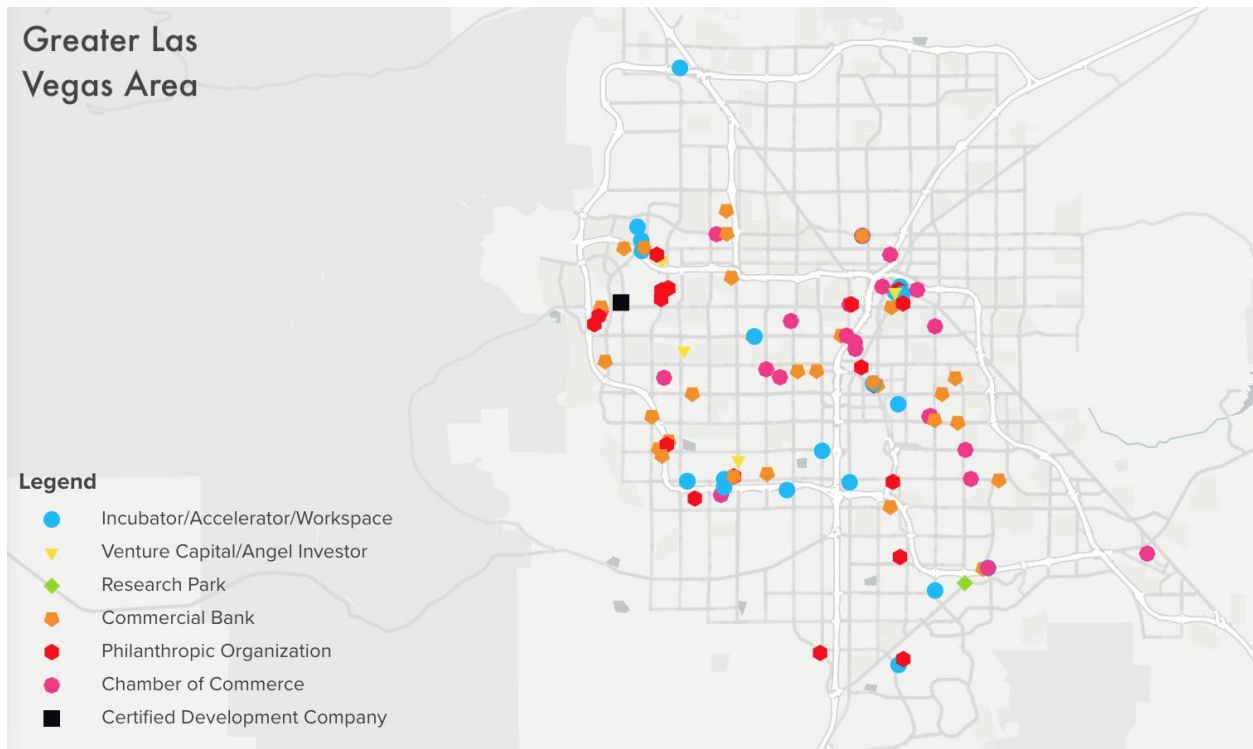

Figure 1. Map of Entrepreneurship Assets in the Greater Las Vegas Area

Workforce

This section documents the demographic characteristics of the Southern Nevada population, its workforce. A stacked map form is used to accommodate the wide expanse of open-space within the region, which dwarfs the urban core. In the stacked maps, the scale of the Las Vegas Metropolitan area is approximately twice that of Clark County as a whole.

Six maps are included in this section, covering the basics of population size and distribution, economic stage (median age, household income), and educational attainment. The first two maps are made using the most recent 2020 Census data of population. The latter four maps rely on American Community Survey (ACS) data, which is a forecast of the 2020 characteristics indicated from 2010 Census data, as the updates based on 2020 Census data itself have not been released yet.