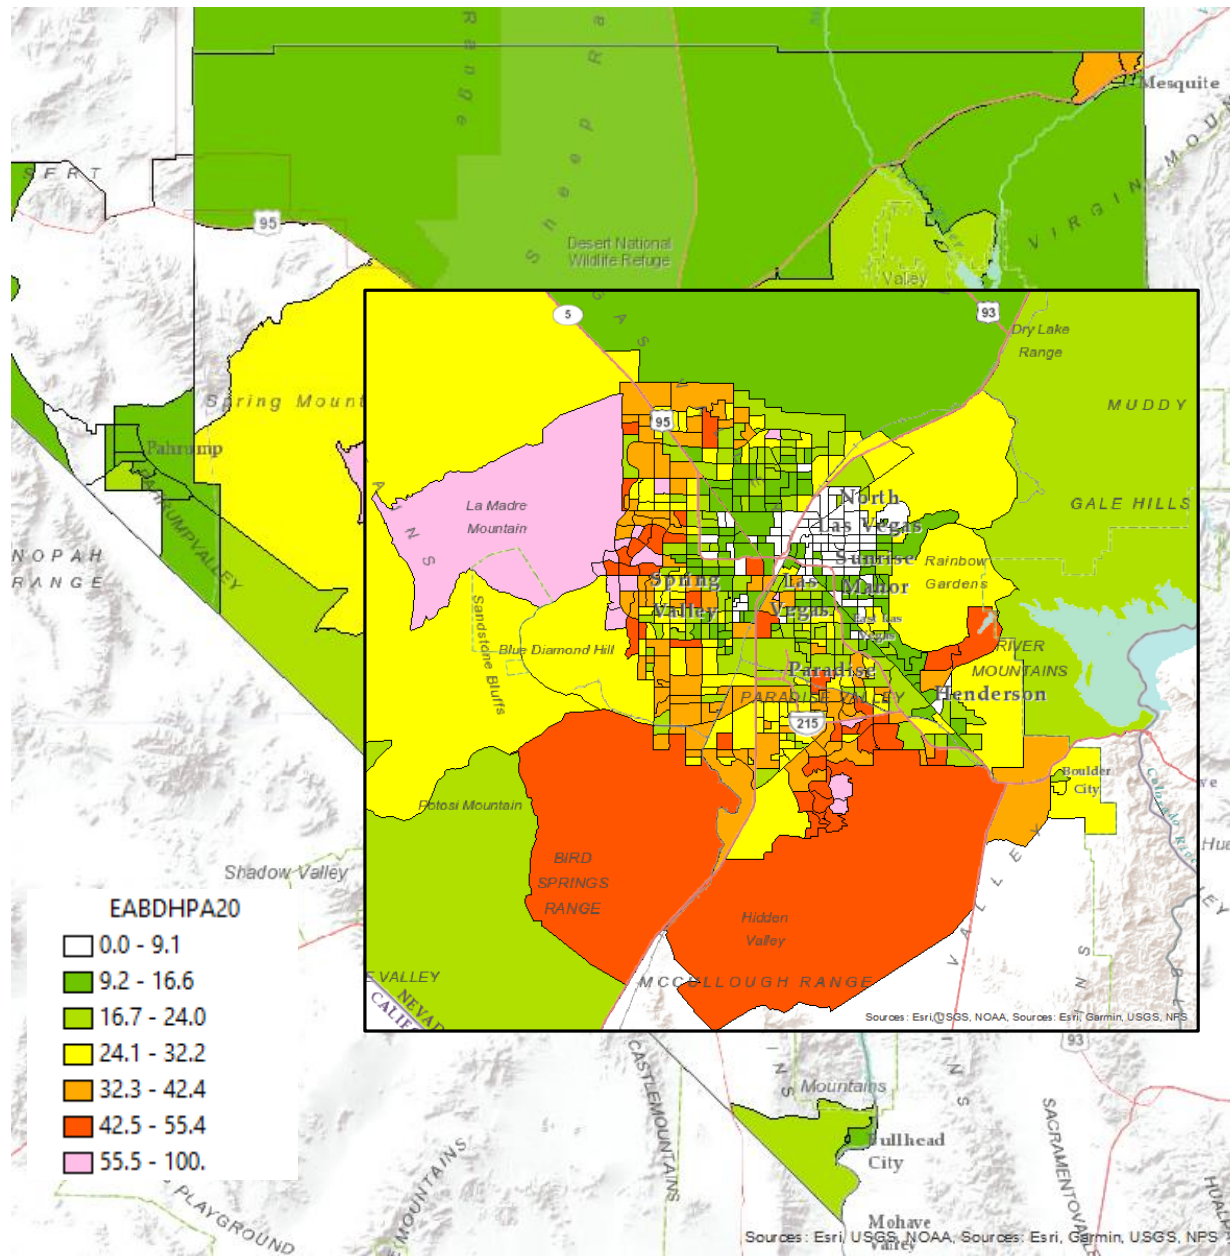

Figure 7. ACS 2020 (5-year) Population per centage with bachelor’s degree or Higher by Tract

A four-year degree is typically a threshold for management-level jobs. With just a few exceptions, the highest attainment is in the Western suburbs where the middle-aged families (Figure 3) with the highest-income (Figure 4) and are documented.

Note: Data are missing (grey color) for numerous tracts in the urban core