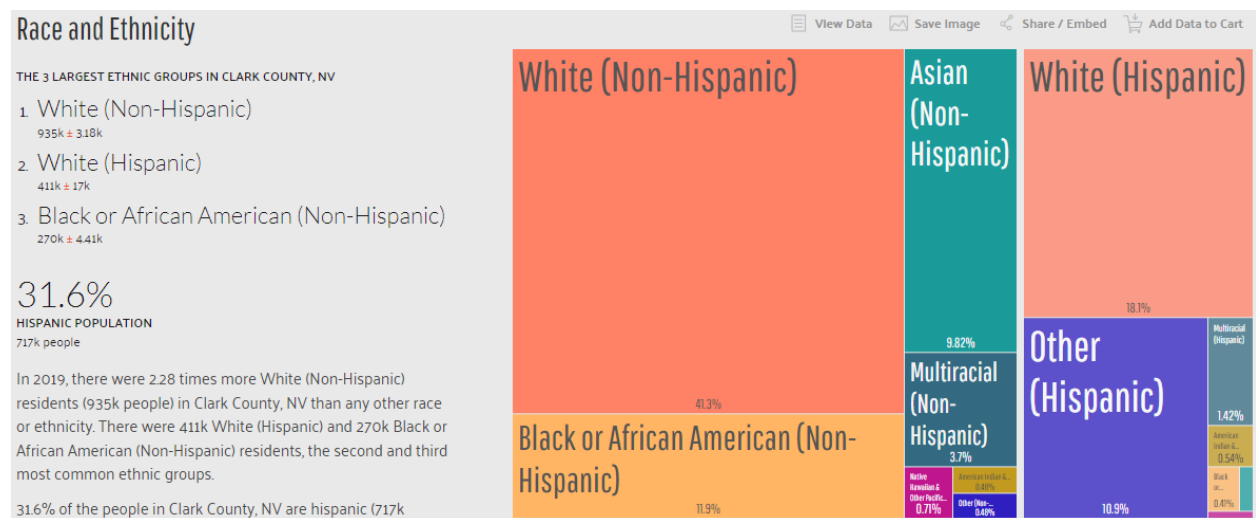

Sources:

¹ <https://statisticalatlas.com/county/Nevada/Clark-County/Overview>; ² <https://www.census.gov/quickfacts>

³ Pharr J et al. (2014); ⁴ <https://fred.stlouisfed.org/series/NVCLAR3LFN> and [.../series/NVCLAR3POP](https://fred.stlouisfed.org/series/NVCLAR3POP)

It is noteworthy Clark County has one of the highest non-native populations in the United States: it is a county of new immigrants, particularly of Asians, Blacks, and Hispanics.

Figure 8. Foreign-Born Population, Race and Ethnicity in Clark County

Source: <https://datausa.io/profile/geo/clark-county-nv/>

Basic literacy and numeracy are constraints on successful employment, particularly for new immigrants, and for their children in future. As of 2020, 27% of adults in Clark County lack sufficient language skills to be considered functionally literate in a job setting, vs. 22% for the U.S. overall. Similarly, as of 2020, 39% of adults in Clark County lack sufficient math skills to be considered functionally numerate, vs. 32% for the U.S. overall. (NCES n.d.).