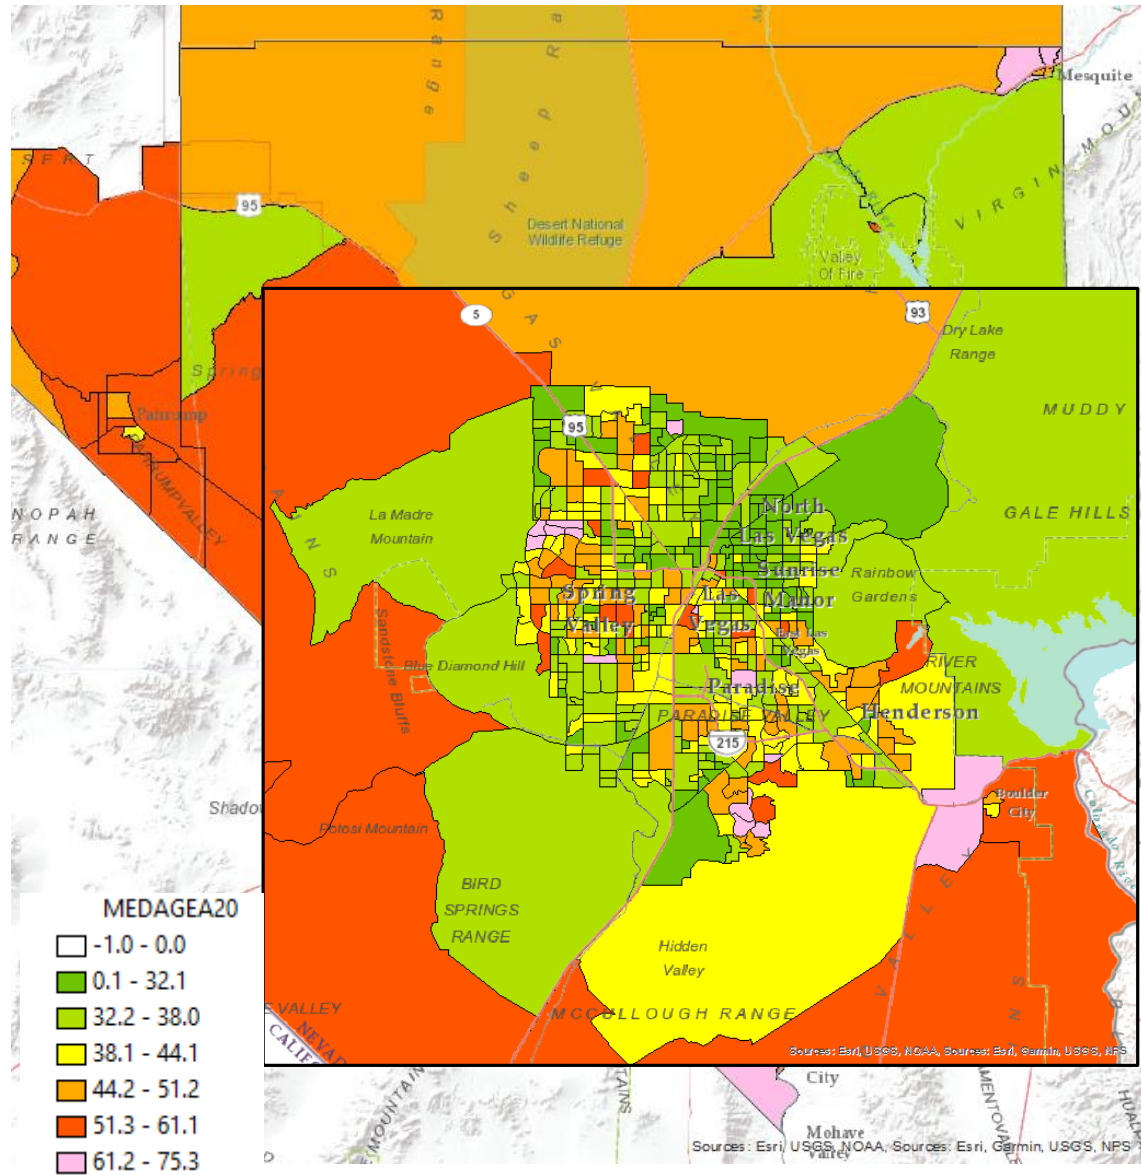

Economic Stage

Figure 4. ACS 2020 (5-year) Median Age by Tract

The urban core is clearly delineated, with youngest population in the Northeast, growing progressively older toward Southern and Western suburbs. With a few notable exceptions (lilac color), the majority of grade-school-age children live in younger families, the majority of high-school-age children in older ones.