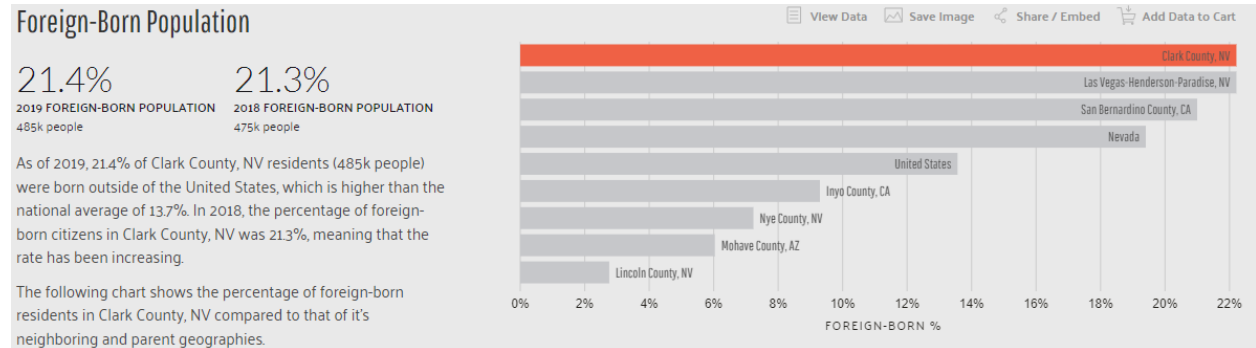

It is noteworthy Clark County has one of the highest non-native populations in the United States: it is a county of new immigrants, particularly of Asians, Blacks, and Hispanics.

Figure 8. Foreign-Born Population, Race and Ethnicity in Clark County