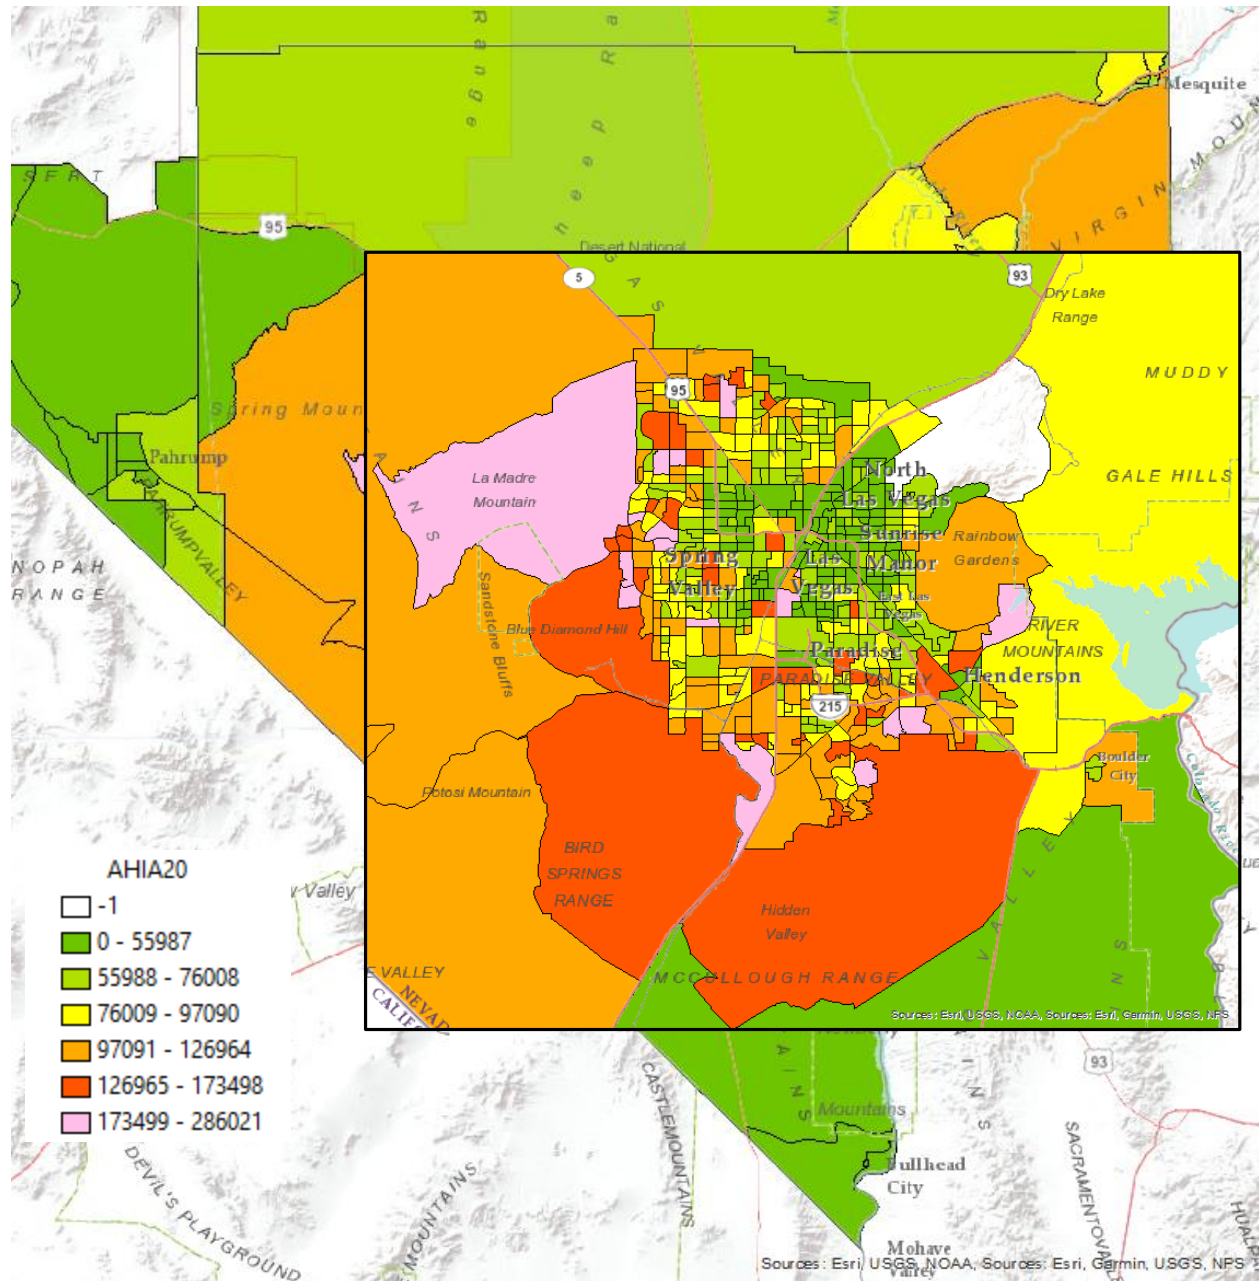

Figure 5. ACS 2020 (5-year) Average Household Income by Census Tract (2020)

The urban core is again clearly visible, with lower income households in the North and East and more affluent ones to the West and particularly to the South. Some exceptions (lilac color) are scattered throughout the region.