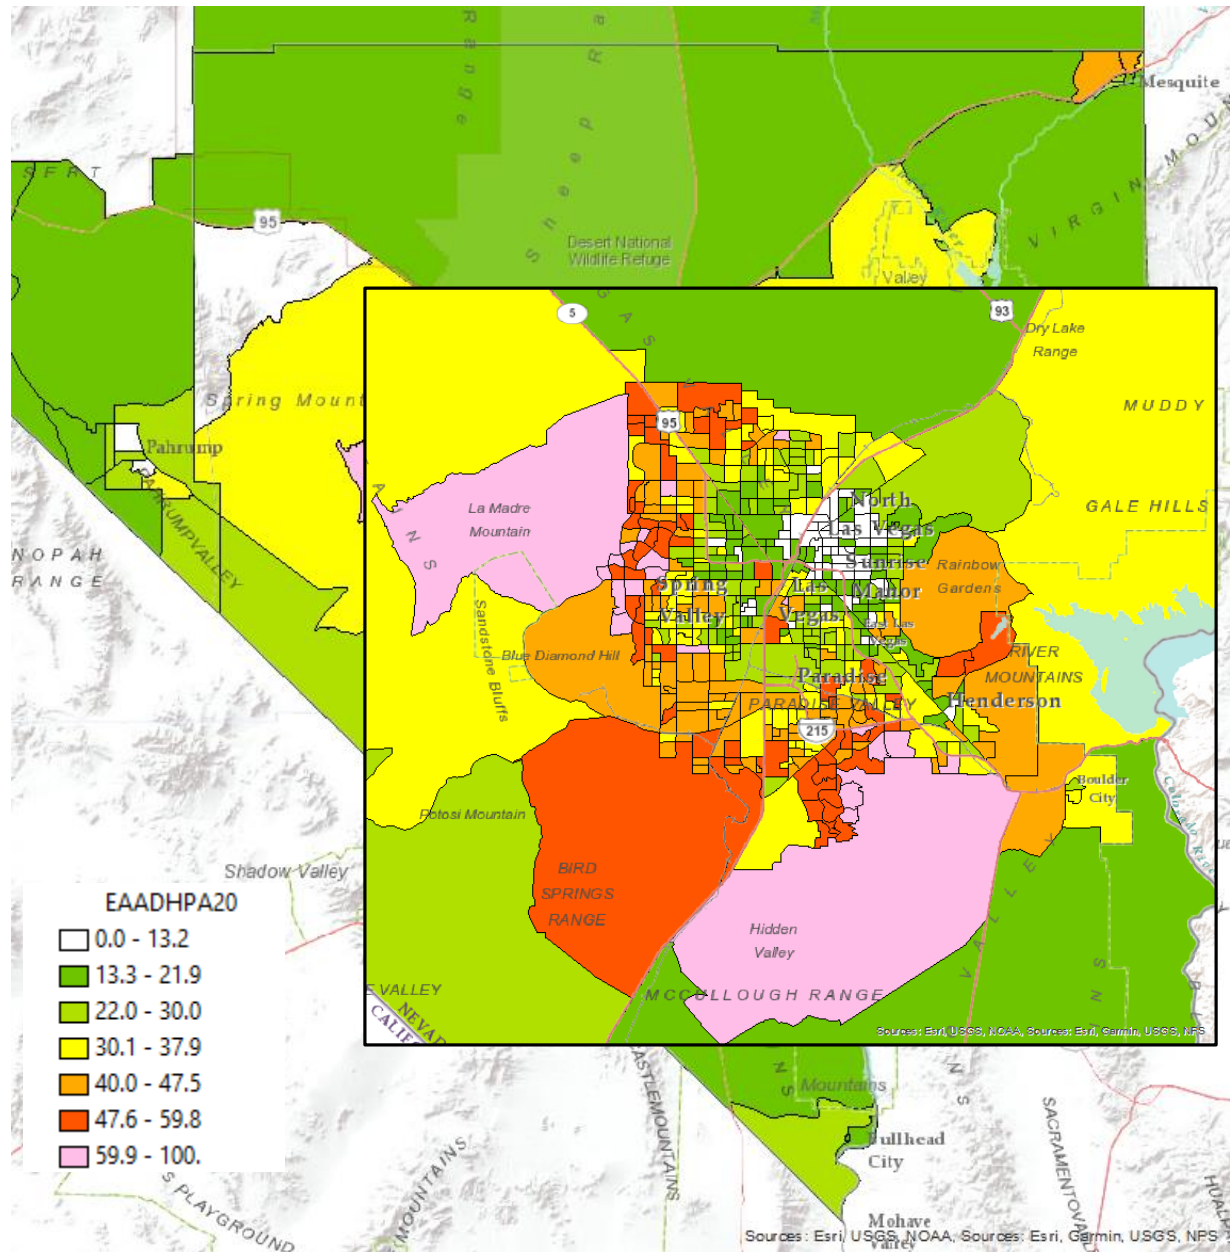

Educational Attainment

Figure 6. ACS 2020 (5-year) Population per centage with Associates Degree or Higher by Tract

Educational attainment is one of the key factors in both employability and earnings. Once again, the generally poor situation in the urban core and Northeast, progressively improving to the West and South is obvious. Both better living circumstances and work opportunities are found in the suburbs.

Note: Data are missing (grey color) for several tracts in the urban core