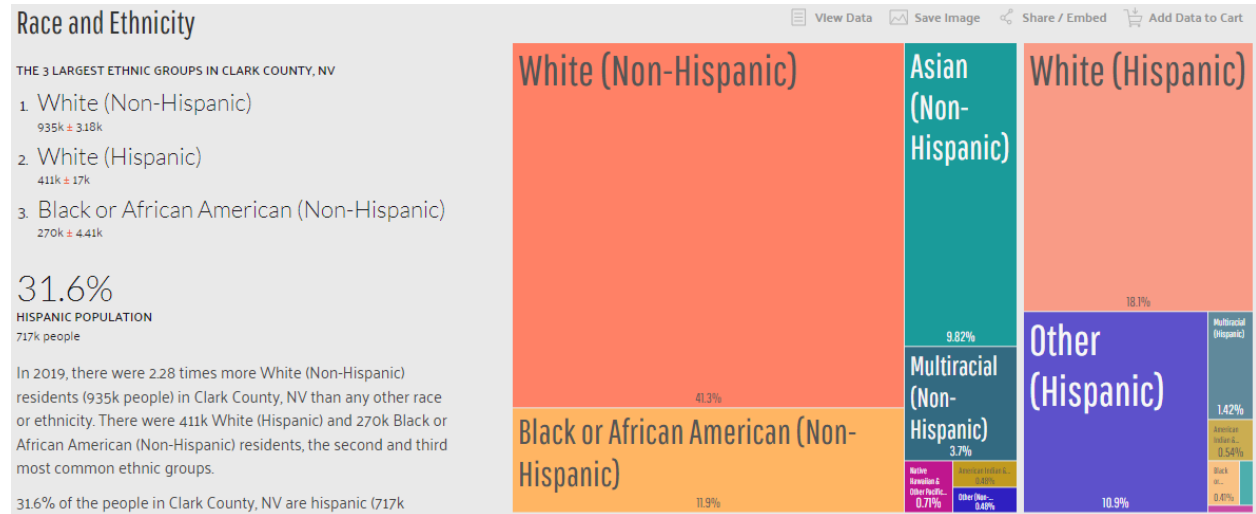

Sources:

¹ <https://statisticalatlas.com/county/Nevada/Clark-County/Overview>; ² <https://www.census.gov/quickfacts>

² Pharr J et al. (2014); ⁴ <https://fred.stlouisfed.org/series/NVCLAR3LFN> and [.../series/NVCLAR3POP](https://fred.stlouisfed.org/series/NVCLAR3POP)

It is noteworthy Clark County has one of the highest non-native populations in the United States: it is a county of new immigrants, particularly of Asians, Blacks, and Hispanics.

Figure 8. Foreign-Born Population, Race and Ethnicity in Clark County

Source: <https://datausa.io/profile/geo/clark-county-nv/>

Basic literacy and numeracy are constraints on successful employment, particularly for new immigrants, and for their children in future. As of 2020, 27% of adults in Clark County lack sufficient language skills to be considered functionally literate in a job setting, vs. 22% for the U.S. overall. Similarly, as of 2020, 39% of adults in Clark County lack sufficient math skills to be considered functionally numerate, vs. 32% for the U.S. overall. (NCES n.d.).