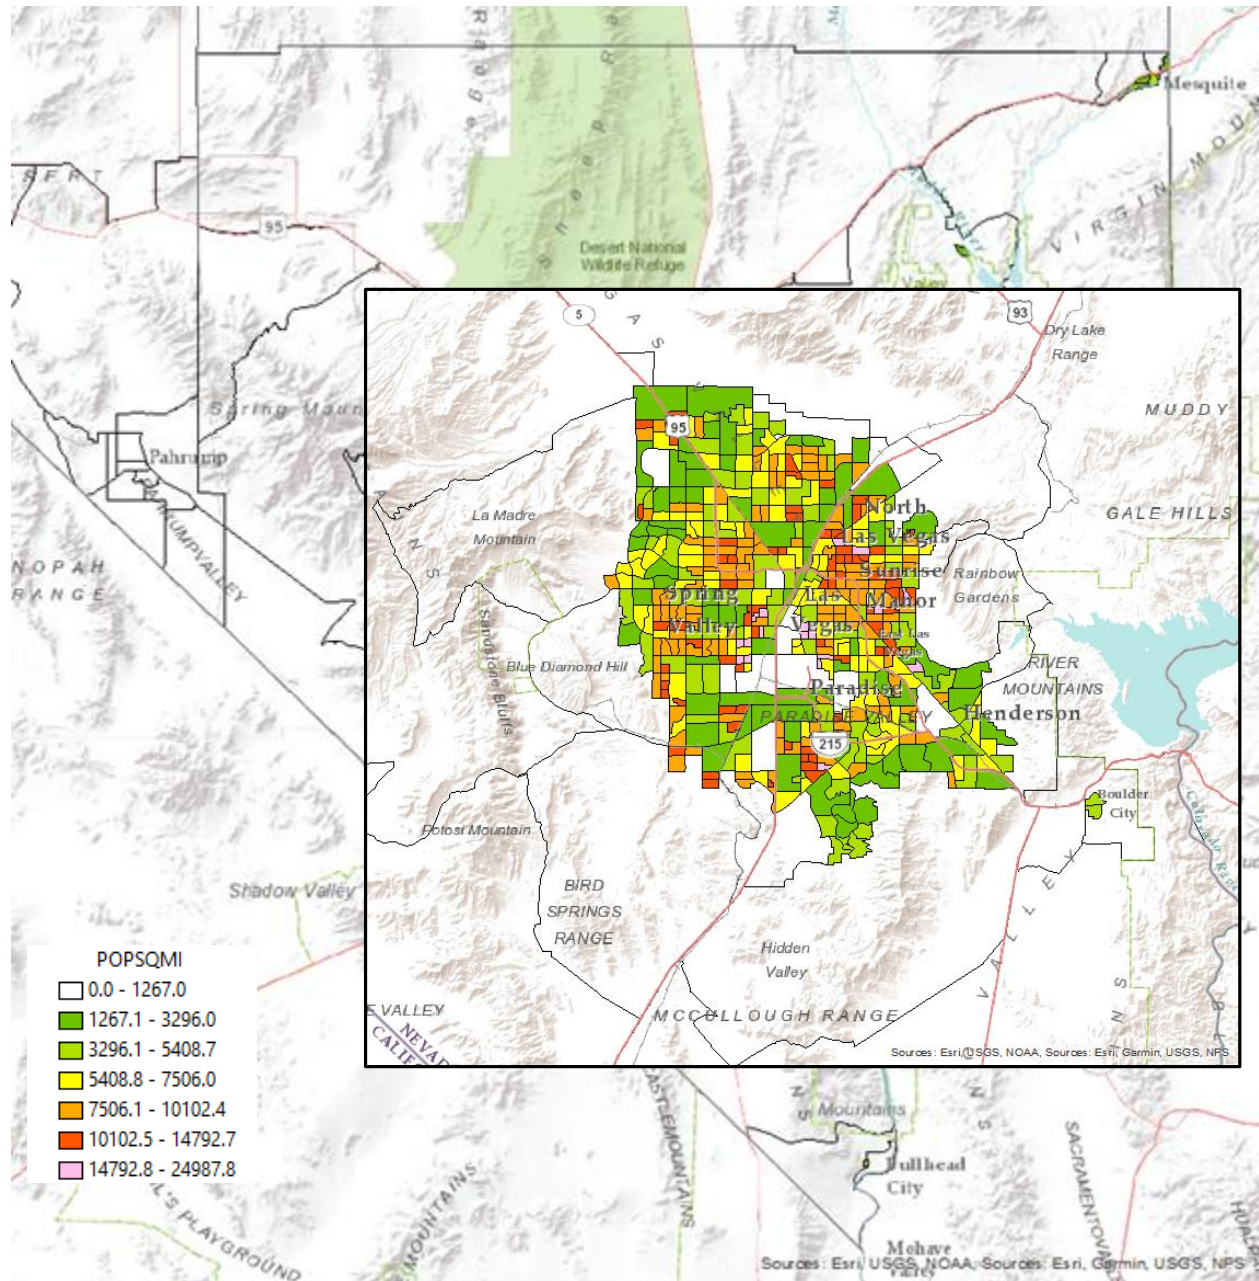

Figure 3. Census 2020 Population Density per Sq-Mile by Census Tract

In contrast to Figure 1, this map shows that the densest populations occur in the Las Vegas metropolitan core, particularly to the East of the intersection of U.S. Highways 93 and 95. Population concentrations in the affluent, large Western suburb tracts are inconspicuously low.